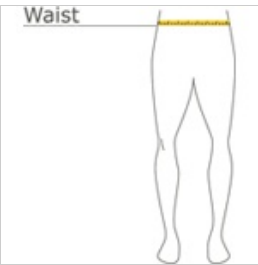

Heavy Blend™ Sweatpant. 18200

- 8-ounce, 50/50 cotton/poly
- Covered elastic waistband with draw cord
- Elastic cuffs
- Double-needle bottom hem
- Recycled, high-performing black tear-away label

Please note: This product is transitioning from tear-away labels to recycled, high-performing black tear-away labels. Your order may contain a combination of both labels.

HOW TO MEASURE

WAIST

Measure around the smallest part of the natural waist.

SIZE CHART

	S	M	L	XL	2XL
Waist	24-26	28-29	30-31	32-33	36-37

COLOR INFORMATION

Please note: PMS code information is shown only when an exact match is available.