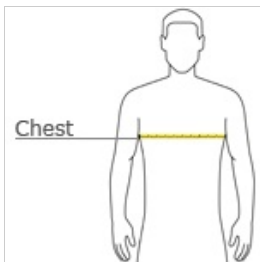

- 6-ounce, 100% US cotton)
- 50/50 cotton/poly (Dark Heather, Safety Pink, Safety Green, Safety Orange, Heathered Cardinal, Heathered Indigo, Heathered Navy, Heathered Sapphire)
- 99/1 cotton/poly (Ash)
- 90/10 cotton/poly (Sports Grey, Antique Cherry Red, Antique Irish Green, Antique Royal)
- Prepared for dyeing (PFD) fabric which means there are no starches, sizing or finishes on the fabric
- Non-topstitched, classic width, rib collar
- Taped neck and shoulders
- Classic fit, seamless body
- Recycled, high-performing black tear-away label

HOW TO MEASURE

CHEST WIDTH

Measure under the arm and around the fullest part of the chest with arms down, keeping tape horizontal.

SIZE CHART

	S	M	L	XL	2XL	3XL	4XL	5XL
Chest	34-36	38-40	42-44	46-48	50-52	54-56	58-60	62-64