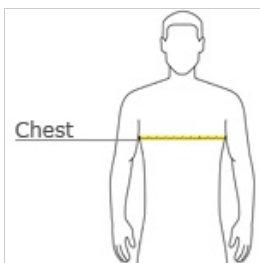

Heavy Cotton™ 100% Cotton T-Shirt. 5000

- 5.3-ounce, 100% US cotton
- 99/1 cotton/poly (Ash)
- 90/10 cotton/poly (Sport Grey, Antique Cherry Red, Antique Irish Green, Antique Jade Dome, Antique Orange, Antique Sapphire)
- 50/50 cotton/poly (Blackberry, Dark Heather, Heather Military Green, Heather Navy, Heather Radiant Orchid, Heather Red, Heather Sapphire, Lilac, Midnight, Neon Blue, Neon Green, Russet, Sunset, Tweed, Safety Green, Safety Orange, Safety Pink, Graphite Heather)
- Non-topstitched, classic width, rib collar
- Taped neck and shoulders
- Recycled, high-performing black tear-away label
- Classic fit, seamless body

front

back

Due to the nature of 50/50 cotton/poly neon fabrics, special care must be taken throughout the printing process.
 Please note: This product is transitioning from tear-away labels to recycled, high-performing black tear-away labels.
 Your order may contain a combination of both labels.

HOW TO MEASURE

CHEST WIDTH
 Measure under the arm and around the fullest part of the chest with arms down, keeping tape horizontal.

SIZE CHART

| | S | M | L | XL | 2XL | 3XL | 4XL | 5XL |
|-------|-------|-------|-------|-------|-------|-------|-------|-------|
| Chest | 34-36 | 38-40 | 42-44 | 46-48 | 50-52 | 54-56 | 58-60 | 62-64 |