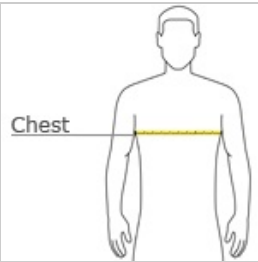

Hanes® Authentic 100% Cotton T-Shirt. 5250

- 6-ounce, 100% cotton
- 99/1 cotton/poly (Ash)
- 60/40 cotton/poly (Charcoal Heather, Oxford Grey, Safety Green, Safety Orange)
- 90/10 cotton/poly (Light Steel)
- Tear-away label
- Set-in 1x1 rib crew neck
- Self-fabric neck tape for comfort
- Quarter-turned body
- Classic fit

front

back

HOW TO MEASURE

CHEST WIDTH

Measure under the arm and around the fullest part of the chest with arms down, keeping tape horizontal.

SIZE CHART

	S	M	L	XL	2XL	3XL	4XL	5XL
Chest	34-36	38-40	42-44	46-48	50-52	54-56	58-60	62-64