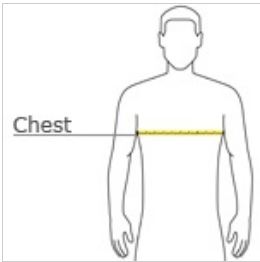

Youth NuBlend® Crewneck Sweatshirt. 562B

- 8-ounce, 50/50 cotton/poly NuBlend® pill-resistant fleece
- High-stitch density for a smooth-printing canvas
- Coverseamed neck, armholes and waistband
- 1x1 rib knit collar, cuffs and waistband with spandex
- Ash (formerly Birch)

CARE INSTRUCTIONS

Machine wash cold with like colors. Use only non-chlorine bleach when needed. Tumble dry low. Do not iron or dry clean, if decorated.

front

back

HOW TO MEASURE

CHEST WIDTH

Measure under the arm and around the fullest part of the chest with arms down, keeping tape horizontal.

SIZE CHART

	M	L	XL	S
Size	10/12	14/16	18/20	6/8

COLOR INFORMATION

Please note: PMS code information is shown only when an exact match is available.

Ash
PMS 427C

Black
PMS BLACK C

Black Heather

Forest Green
PMS 567C