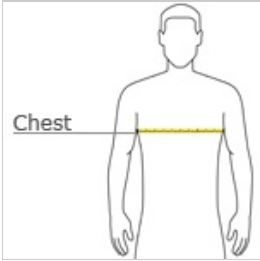

front

back

HOW TO MEASURE

CHEST WIDTH

Measure under the arm and around the fullest part of the chest with arms down, keeping tape horizontal.

SIZE CHART

	S	M	L	XL	2XL
Chest	34-36	38-40	42-44	46-48	50-52

COLOR INFORMATION