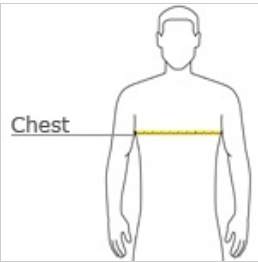

DryBlend[®] 50 Cotton/50 Poly T-Shirt. 8000

- 5.5-ounce, 50 US cotton/50 poly
- 65 US cotton/35 poly (Heather Sport colors)
- DryBlend moisture-wicking properties
- Recycled, high-performing black tear-away label
- Non-topstitched, classic width, rib collar
- Taped neck and shoulders
- Classic fit, seamless body

Please note: This product is transitioning from tear-away labels to recycled, high-performing black tear-away labels. Your order may contain a combination of both labels.

front

back

HOW TO MEASURE

CHEST WIDTH

Measure under the arm and around the fullest part of the chest with arms down, keeping tape horizontal.

SIZE CHART

| | S | M | L | XL | 2XL | 3XL | 4XL | 5XL |
|-------|-------|-------|-------|-------|-------|-------|-------|-------|
| Chest | 34-36 | 38-40 | 42-44 | 46-48 | 50-52 | 54-56 | 58-60 | 62-64 |