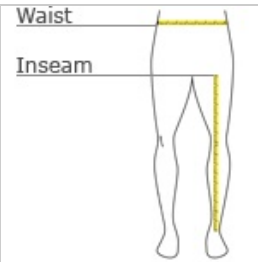

BELLA+CANVAS.

BELLA+CANVAS® Unisex Jogger Sweatpants. BC3727

- White cord draw string
- Tear-away label
- Side pockets
- Rib knit ankle cuffs
- Black and Dark Grey Heather: 8-ounce, 52/48 Airlume combed and ring spun cotton/poly fleece, 32 singles
- Athletic Heather: 8-ounce, 90/10 Airlume combed and ring spun cotton/poly fleece, 32 singles
- Heather Navy: 8-ounce, 60/40 Airlume combed and ring spun cotton/poly fleece, 32 singles

CARE INSTRUCTIONS

Machine wash warm, inside out, with like colors. Only non-chlorine bleach. Tumble dry low. Medium iron. Do not iron decoration. Do not dry clean.

front

back

HOW TO MEASURE

WAIST

Measure around the smallest part of the natural waist.

INSEAM

Measure a similar style pant that fits well and is the desired length. Measure from the crotch seam to the hem.

SIZE CHART

	XS	S	M	L	XL	2XL
Waist	26-28	30-32	32-34	34-36	36-38	38-42

COLOR INFORMATION