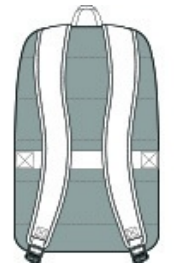

A feature-rich backpack at a great value, this everyday bag offers a dedicated laptop sleeve, organization panel and so much more in a fresh design.

- 300 denier polyester canvas
- Spacious main compartment with organization panel
- Dedicated padded laptop sleeve
- Front zippered pocket
- Side mesh pockets
- Padded air mesh shoulder straps
- Padded back panel
- Luggage trolley pass through on back
- Laptop dimensions: 15"h x 12"w x 1"d; fits most 15" laptops
- Dimensions: 17.75"h x 11.5"w x 5"d; Approx. 1,020 cubic inches

Note: Bags not intended for use by children 12 and under.

front

back

COLOR INFORMATION

Please note: PMS code information is shown only when an exact match is available.

Black

Grey Smoke  
PMS 426C

Olive Green  
PMS 7771C