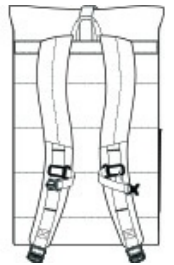

back

COLOR INFORMATION

Please note: PMS code information is shown only when an exact match is available.