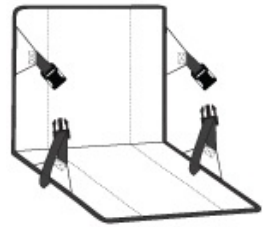

back

COLOR INFORMATION

Please note: PMS code information is shown only when an exact match is available.

Black
PMS BLACK C

Navy
PMS 533C

Red
PMS 193 C

Royal
PMS 7687C