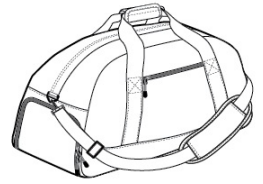

## Basic Large Duffel. BG980

A versatile, classic duffel in solid colors.

- 600 denier polyester canvas
- Large center opening for easy packing
- Interior zippered pocket
- Front zippered pocket for easy decoration
- Zippered end pocket for shoes, towels or gear
- Built-in bottom board for shape retention and strength
- Detachable, adjustable, padded shoulder strap
- Dimensions: 13" h x 23.5" w x 11.5" d; Approx. 3,513 cubic inches

Note: Bags not intended for use by children 12 and under.  
Includes a California Prop 65 and social responsibility hangtag.

front

back