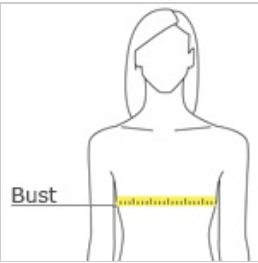

OGIO® Women's Verge Racerback Tank. LOE327

STAY-COOL WICKING
 ULTRABREATHABLE
 FLATLOCK SEAMS FOR COMFORT
 REFLECTIVE DETAILS

- Body: 4.4-ounce, 100% poly jersey w ith stay-cool w icking technology
- Trim: 4-ounce, 100% poly jersey w ith stay-cool w icking technology
- OGIO heat transfer label for tag-free comfort
- Center back keyhole cutout w ith reflective O heat transfer below
- Contrast binding at neck, armholes and side seams
- Curved drop tail hem

front

back

HOW TO MEASURE

BUST

Measure under the arm and around the fullest part of the bust w ith arms dow n, keeping tape horizontal.

SIZE CHART

	XS	S	M	L	XL	2XL	3XL	4XL
Size	2	4/6	8/10	12/14	16/18	20/22	24/26	28/30
Bust	32-34	35-36	37-38	39-41	42-44	45-47	48-51	52-55