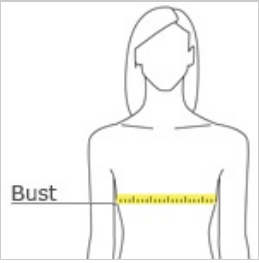

OGIO® Women's Luuma Cocoon Fleece. LOG811

Indulge yourself in a cozy cocoon of pure softness and warmth.

- 7.1-ounce, 57/38/5 modal/poly/spandex fleece
- OGIO heat transfer label for tag-free comfort
- Open sleeves and hem
- Metal die cut O on front left sleeve

back

HOW TO MEASURE

BUST

Measure under the arm and around the fullest part of the bust with arms down, keeping tape horizontal.

SIZE CHART

	XS	S	M	L	XL	2XL	3XL	4XL
Size	2	4/6	8/10	12/14	16/18	20/22	24/26	28/30
Bust	32-34	35-36	37-38	39-41	42-44	45-47	48-51	52-55