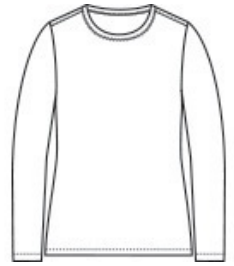

SPORT-TEK®

Sport-Tek® Women's Posi-UV® Pro Long Sleeve LST420LS

These high-performance, breathable tees have a soft, matte hand and deliver exceptional UV protection, PosiCharge color-locking technology and moisture wicking.

- 4-ounce, 100% polyester interlock with PosiCharge® technology
- UPF rating of 50
- Higher neckline
- Tear-away label
- Set-in sleeves

CARE INSTRUCTIONS

Machine Wash Cold With Like Colors. Do Not Use Fabric Softener. Do Not Bleach. Tumble Dry Low. Remove Promptly. Cool Iron If Necessary.

front

HOW TO MEASURE

BUST

Measure under the arm and around the fullest part of the bust with arms down, keeping tape horizontal.

SIZE CHART

	XS	S	M	L	XL	XXL	3XL	4XL
Size	2	4/6	8/10	12/14	16/18	20/22	24/26	28/30
Bust	32-34	35-36	37-38	39-41	42-44	45-47	48-51	52-55

COLOR INFORMATION

Please note: PMS code information is shown only when an exact match is available.