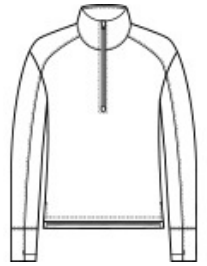

SPORT-TEK®

Sport-Tek® Women's Sport-Wick® Flex Fleece 1/4-Zip. LST561

Make your move in Sport-Wick Flex Fleece. Lightweight with stretch, this fleece has a cotton hand, wicks moisture and delivers trend-right style.

- 7.4-ounce, 70/25/5 poly/rayon/spandex
- Tear-away removable label
- Cadet collar
- Self-fabric cuffs and hem
- Thumbholes for wrist

CARE INSTRUCTIONS

Machine wash cold with like colors. Do not use fabric softener. Only non-chlorine bleach, when needed. Tumble dry low. Remove promptly. Cool iron, if necessary. Do not dry clean.

front

back

HOW TO MEASURE

BUST

Measure under the arm and around the fullest part of the bust with arms down, keeping tape horizontal.

SIZE CHART

	XS	S	M	L	XL	XXL	3XL	4XL
Size	2	4/6	8/10	12/14	16/18	20/22	24/26	28/30
Bust	32-34	35-36	37-38	39-41	42-44	45-47	48-51	52-55