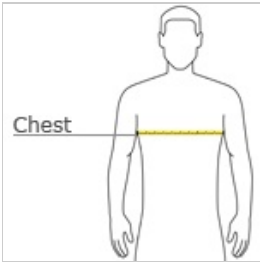

Cozy sweats in our core weight.

- 7.8-ounce, 50/50 cotton/poly fleece
- Air jet yarn for softness

**CARE INSTRUCTIONS**

Machine wash cold, inside out with like colors. Only non-chlorine bleach, when needed. Tumble dry low. Do not iron.

front

back

**HOW TO MEASURE**

**CHEST WIDTH**

Measure under the arm and around the fullest part of the chest with arms down, keeping tape horizontal.

**SIZE CHART**

	S	M	L	XL	2XL	3XL	4XL
Chest	35-37	38-40	41-43	44-46	47-49	50-53	54-57