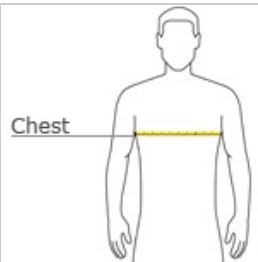

A versatile full-zip hooded sweatshirt in our core weight.

- 7.8-ounce, 50/50 cotton/poly fleece
- Air jet yarn for softness
- Self-fabric hood lining
- Dyed-to-match draw cords
- YKK metal zipper
- Front pockets

**CARE INSTRUCTIONS**

Machine wash cold, inside out with like colors. Only non-chlorine bleach, when needed. Tumble dry low. Do not iron.

front

back

**HOW TO MEASURE**

**CHEST WIDTH**

Measure under the arm and around the fullest part of the chest with arms down, keeping tape horizontal.

**SIZE CHART**

|       | 4XL   | S     | M     | L     | XL    | 2XL   | 3XL   |
|-------|-------|-------|-------|-------|-------|-------|-------|
| Chest | 54-57 | 35-37 | 38-40 | 41-43 | 44-46 | 47-49 | 50-53 |