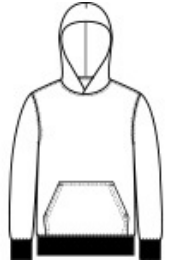

Cozy sweats in our core weight.

- 7.8-ounce, 50/50 cotton/poly fleece
- Air jet yarn for softness
- No draw cord at hood
- Removable tag for comfort and relabeling

**CARE INSTRUCTIONS**

Machine wash cold, inside out, with like colors. Only non-chlorine bleach when needed. Tumble dry medium. Medium-hot iron. Do not iron decoration.

front

back

**HOW TO MEASURE**

**CHEST WIDTH**

Measure under the arm and around the fullest part of the chest with arms down, keeping tape horizontal.

**SIZE CHART**

	XS	S	M	L	XL
Size	4	6/8	10/12	14/16	18/20
Chest	25-26	26-28	28-30	30-32	32-35