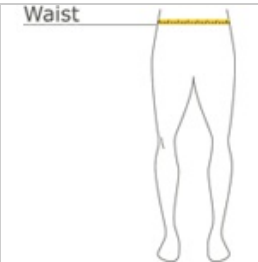

Cozy sweats in our core weight.

- 7.8-ounce, 50/50 cotton/poly fleece
- Air jet yarn for softness
- Elastic waistband
- No draw cord
- Elastic bottom cuffs

CARE INSTRUCTIONS

Machine wash cold, inside out, with like colors. Only non-chlorine bleach when needed. Tumble dry medium. Medium-hot iron. Do not iron decoration.

front

back

HOW TO MEASURE

WAIST

Measure around the smallest part of the natural waist.

SIZE CHART

	XS	S	M	L	XL
Waist	24-26	26-28	28-30	30-32	32-34
Size	4	6/8	10/12	14/16	18/20

COLOR INFORMATION

White