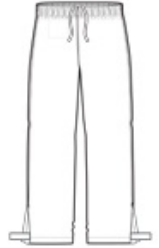

Our fully seam-sealed, w aterproof pant coordinates w ith the Torrent Waterproof Jacket for head-to-toe w eather protection. Folds into a convenient carry pouch for easy, compact storage.

- 100% polyester
- 100% polyester mesh to the knee
- 5000MM fabric w aterproof rating
- 1000G/M2 fabric breathability rating
- Elastic w aistband w ith draw cord
- Hook and loop gussets at low er legs for easy on/off
- Draw string carry pouch included

front

back

HOW TO MEASURE

WAIST

Measure around the smallest part of the natural w aist.

INSEAM

Measure a similar style pant that fits w ell and is the desired length. Measure from the crotch seam to the hem.