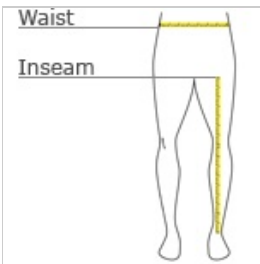

Our fully seam-sealed, w aterproof pant coordinates w ith the Torrent Waterproof Jacket for head-to-toe w eather protection. Folds into a convenient carry pouch for easy, compact storage.

- 100% polyester
- 100% polyester mesh to the knee
- 5000MM fabric w aterproof rating
- 1000G/M2 fabric breathability rating
- Elastic w aistband w ith draw cord
- Hook and loop gussets at low er legs for easy on/off
- Draw string carry pouch included

front

back

HOW TO MEASURE

WAIST

Measure around the smallest part of the natural w aist.

INSEAM

Measure a similar style pant that fits w ell and is the desired length. Measure from the crotch seam to the hem.

SIZE CHART

	XS	S	M	L	XL	2XL	3XL	4XL
Waist	26-28	29-31	32-34	35-37	38-40	41-43	44-47	48-51
Inseam	30	31	32	32	33	33 1/2	34	34 1/2

COLOR INFORMATION

Please note: PMS code information is shown only when an exact match is available.