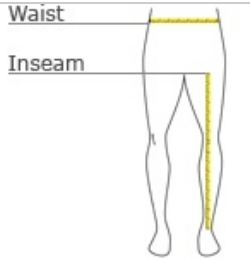

SPORT-TEK®

Sport-Tek® Sport-Wick® Fleece Jogger ST233

This moisture-wicking jogger is perfect for warm-ups and cool-downs, as well as lounging around the house.

- 5.5-ounce, 100% polyester
- Anti-static
- Elastic waistband with exterior dyed-to-match draw cord
- Tag-free label
- Front pockets
- Self-fabric cuffs

back

HOW TO MEASURE

WAIST

Measure around the smallest part of the natural waist.

INSEAM

Measure a similar style pant that fits well and is the desired length. Measure from the crotch seam to the hem.

SIZE CHART

	XS	S	M	L	XL	2XL	3XL	4XL
Waist	26-28	29-31	32-34	35-37	38-40	41-43	44-47	48-51

COLOR INFORMATION

Please note: PMS code information is shown only when an exact match is available.

Black
PMS BLACK C

Dark Smoke Grey
PMS 425C