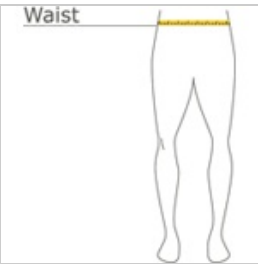

# Sport-Tek® PosiCharge® Competitor™ Pocketed Short. ST355P

Our lightweight, unlined short with pockets wicks moisture and locks in colors.

- 3.8-ounce, 100% polyester interlock with PosiCharge technology
- Removable tag for comfort and relabeling
- Elastic waistband
- Continuous loop draw cord
- Side pockets
- 9-inch inseam

front

back

## HOW TO MEASURE

### WAIST

Measure around the smallest part of the natural waist.