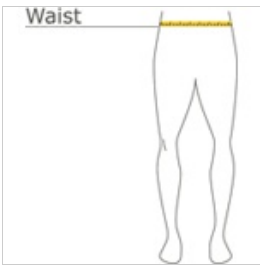

- 3.8-ounce, 100% polyester interlock with PosiCharge technology
- Removable tag for comfort and relabeling
- Elastic waistband
- Continuous loop draw cord
- 9-inch inseam

If applying sublimation, special care must be taken throughout the process. Contact your decorator for more details.

HOW TO MEASURE

WAIST

Measure around the smallest part of the natural waist.

SIZE CHART

	XS	S	M	L	XL	2XL	3XL	4XL
Waist	26-28	29-31	32-34	35-37	38-40	41-43	44-47	48-51

COLOR INFORMATION

Please note: PMS code information is shown only when an exact match is available.