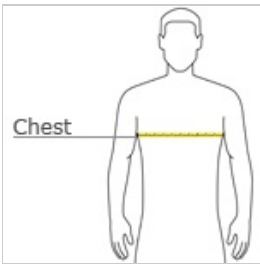

SPORT-TEK®

Sport-Tek® CamoHex Colorblock Tee. ST371

The sublimated digital CamoHex print on the sleeves, shoulders and collar give this moisture-wicking tee a bold, modern look.

- 3.8-ounce, 100% polyester interlock body
- 4-ounce, 100% polyester interlock sleeves, shoulders and neck
- Tag-free label
- Set-in sleeves

front

back

HOW TO MEASURE

CHEST WIDTH

Measure under the arm and around the fullest part of the chest with arms down, keeping tape horizontal.

SIZE CHART

	XS	S	M	L	XL	2XL	3XL	4XL
Chest	32-34	35-37	38-40	41-43	44-46	47-49	50-53	54-57