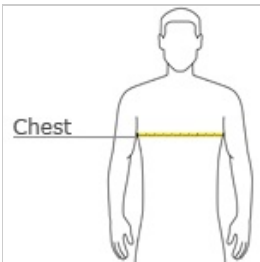

- >5.5-ounce, 100% polyester
- Anti-static
- Three-panel hood
- No draw cord at hood
- Solid self-fabric hood lining
- Sublimated Mineral Freeze print on hood and sleeves
- Two-tone sleeves
- Taped neck
- Self-fabric cuffs and hem
- Front pouch pocket

front

back

HOW TO MEASURE

CHEST WIDTH

Measure under the arm and around the fullest part of the chest with arms down, keeping tape horizontal.

SIZE CHART

	XS	S	M	L	XL
Size	4	6/8	10/12	14/16	18/20
Chest	25-26	26-28	28-30	30-32	32-35