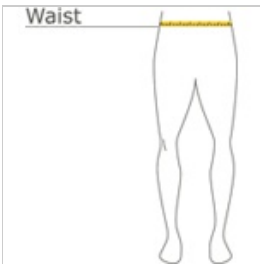

- 3.8-ounce, 100% polyester interlock with PosiCharge technology
- Removable tag for comfort and relabeling
- Elastic waistband
- No draw cord
- 9-inch inseam

If applying sublimation, special care must be taken throughout the process. Contact your decorator for more details.

HOW TO MEASURE

WAIST

Measure around the smallest part of the natural waist.

SIZE CHART

| | XS | S | M | L | XL |
|-------|-------|-------|-------|-------|-------|
| Size | 4 | 6/8 | 10/12 | 14/16 | 18/20 |
| Waist | 24-25 | 25-26 | 26-27 | 27-28 | 28-31 |